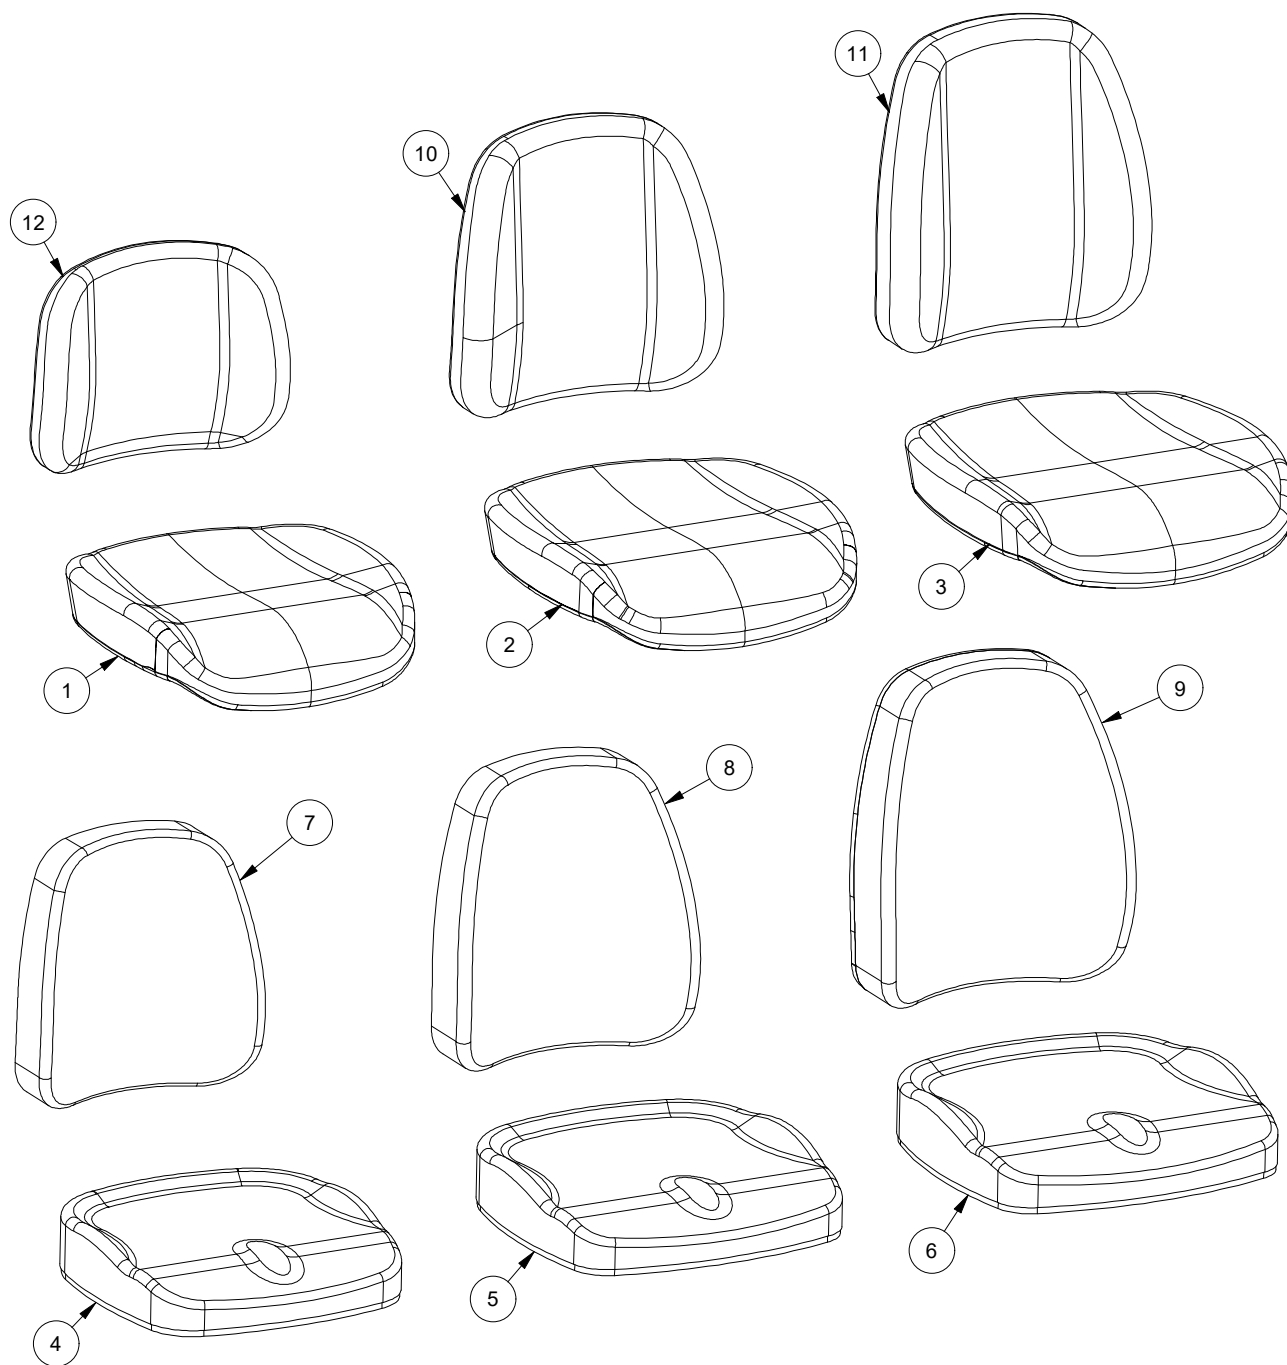

Pos	Pcs	Beskrivelse	Description	Beschreibung	Stock no
1	1	Sæde Active 44x44 cm, Main Line Plus mørkgrå	Seat Active 44x44 cm, Main Line Plus dark grey	Sitz Active 44x44 cm, Main Line Plus Dunkelgrau	771047920687
2	1	Sæde Active 47x47 cm, Main Line Plus mørkgrå	Seat Active 47x47 cm, Main Line Plus dark grey	Sitz Active 47x47 cm, Main Line Plus Dunkelgrau	771057920687
3	1	Sæde Active 49x49 cm, Main Line Plus mørkgrå	Seat Active 49x49 cm, Main Line Plus dark grey	Sitz Active 49x49 cm, Main Line Plus Dunkelgrau	771067920687
4	1	Sæde Contour 44x44, Main Line Plus mørkgrå	Seat Contour 44x44, Main Line Plus dark grey	Sitz Contour 44x44, Main Line Plus Dunkelgrau	771017956687
5	1	Sæde Contour 47x47, Main Line Plus mørkgrå	Seat Contour 47x47, Main Line Plus dark grey	Sitz Contour 47x47, Main Line Plus Dunkelgrau	771027956687
6	1	Sæde Contour 49x49, Main Line Plus mørkgrå	Seat Contour 49x49, Main Line Plus dark grey	Sitz Contour 49x49, Main Line Plus Dunkelgrau	771037956687
7	1	Ryg Contour B:36xH:38 cm, Main Line Plus mørkgrå	Backrest Contour B:36xH:38 cm, Main Line Plus dark grey	Rücken Contour B:36xH:38 cm, Main Line Plus Dunkelgrau	08T15122687
8	1	Ryg Contour B:39xH:43 cm, Main Line Plus mørkgrå	Backrest Contour B:39xH:43 cm, Main Line Plus dark grey	Rücken Contour B:39xH:43 cm, Main Line Plus Dunkelgrau	08T25122687
9	1	Ryg Contour B:41xH:48 cm, Main Line Plus mørkgrå	Backrest Contour B:41xH:48 cm, Main Line Plus dark grey	Rücken Contour B:41xH:48 cm, Main Line Plus Dunkelgrau	08T35122687
10	1	Ryg Active B:40xH:40 cm, Main Line Plus mørkgrå	Backrest Active B:40xH:40 cm, Main Line Plus dark grey	Rücken Active B:40xH:40 cm, Main Line Plus Dunkelgrau	08T55120687
11	1	Ryg Active B:40xH:45 cm, Main Line Plus mørkgrå	Backrest Active B:40xH:45 cm, Main Line Plus dark grey	Rücken Active B:40xH:45 cm, Main Line Plus Dunkelgrau	08T65120687
12	1	Ryg Active B:38xH:30 cm, Main Line Plus mørkgrå	Backrest Active B:38xH:30 cm, Main Line Plus dark grey	Rücken Active B:38xH:30 cm, Main Line Plus Dunkelgrau	08T45120687

Stock no. is shown for standard upholstery. For other alternatives contact VELA